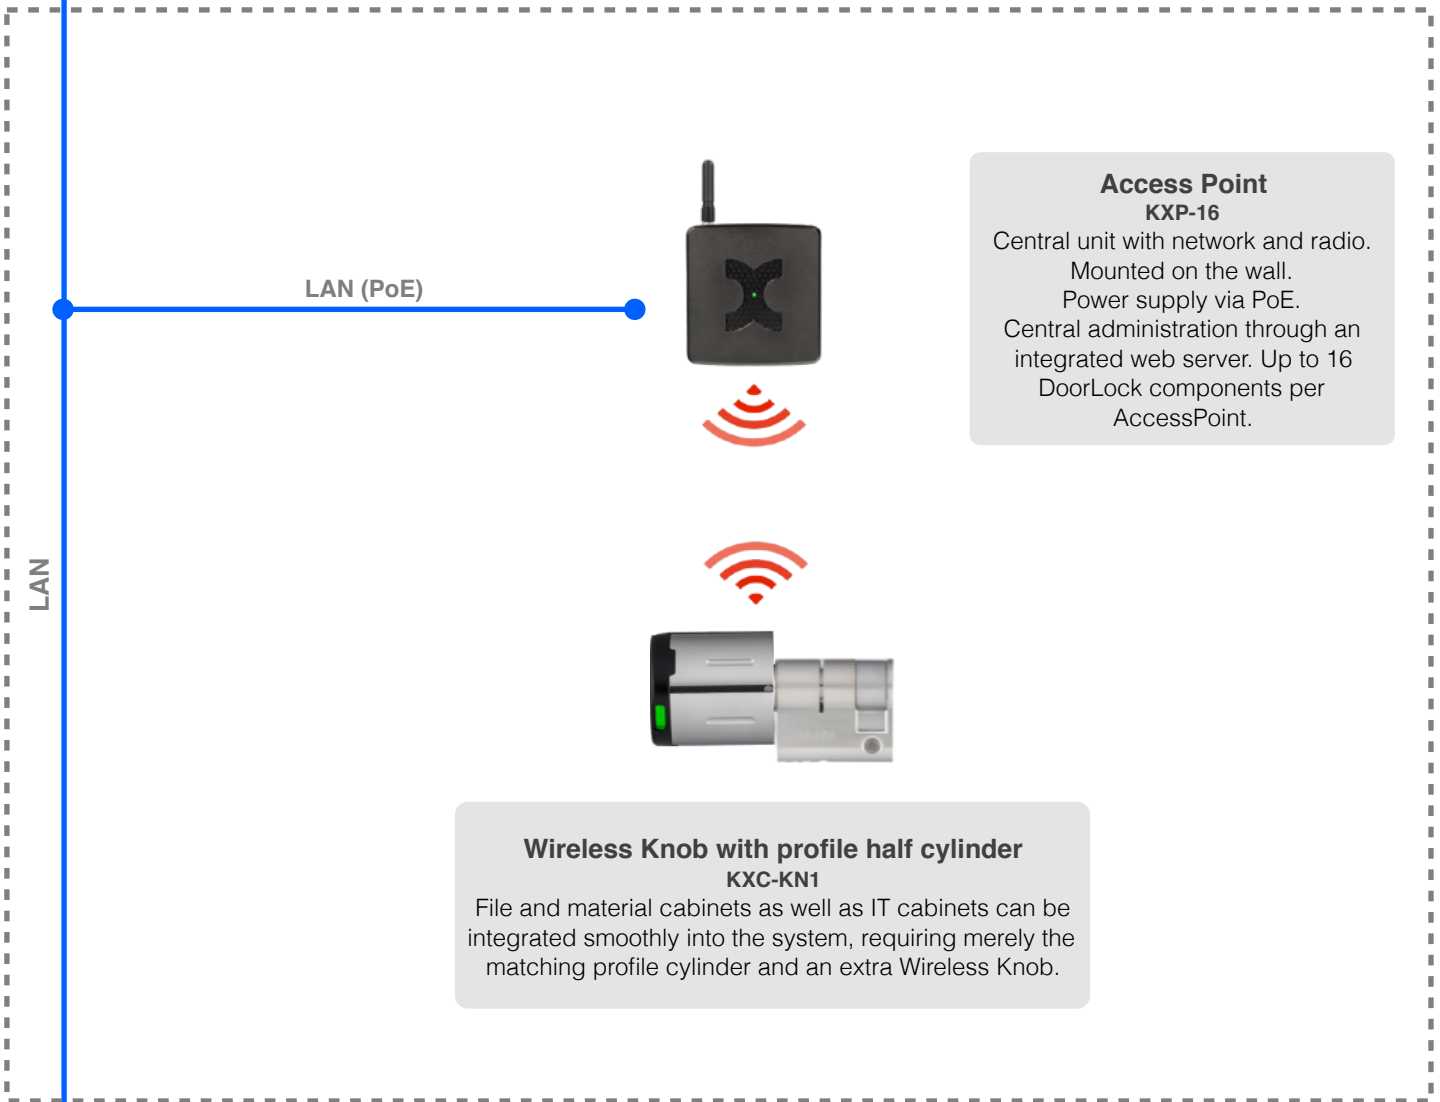

Material cabinet

**Access Point
KXP-16**
Central unit with network and radio.
Mounted on the wall.
Power supply via PoE.
Central administration through an
integrated web server. Up to 16
DoorLock components per
AccessPoint.

**Wireless Knob with profile half cylinder
KXC-KN1**
File and material cabinets as well as IT cabinets can be
integrated smoothly into the system, requiring merely the
matching profile cylinder and an extra Wireless Knob.

**Mounting and configuration: Storage area incl. camera - approx. 3-4 hours
Material cabinet - approx. 1 hour each**