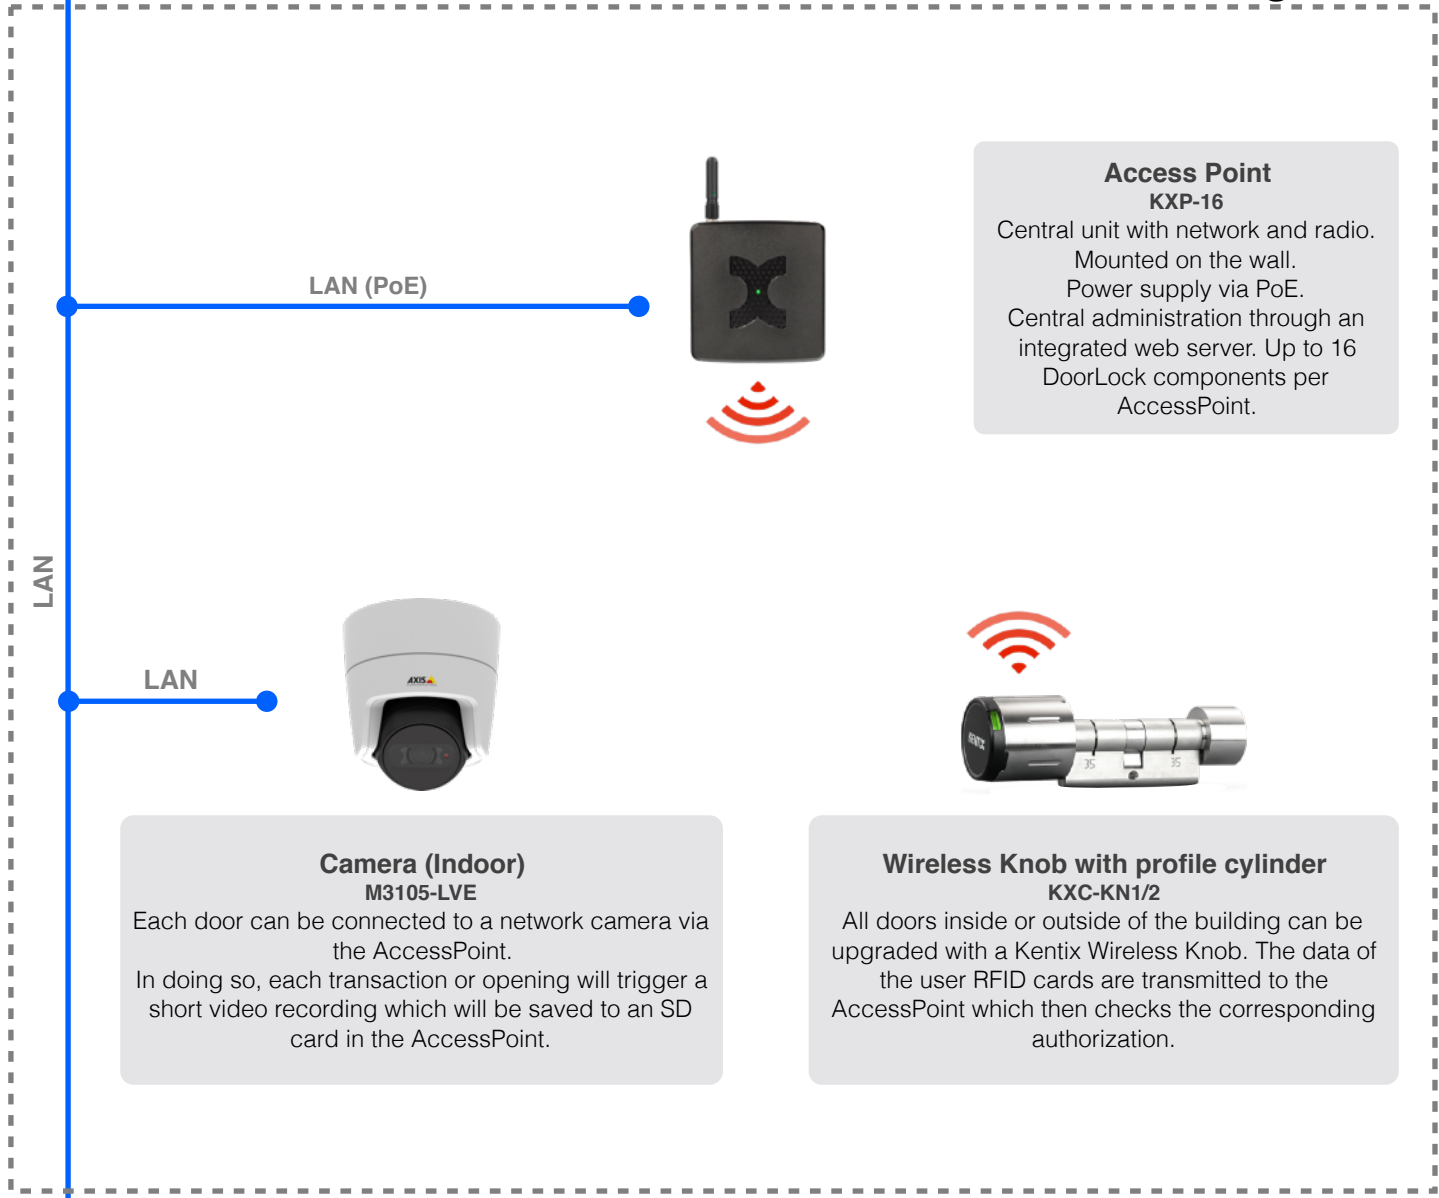

In order to secure rooms or cabinets concerning authorized/unauthorized access, each door is equipped with a Kentix Wireless Door Knob with a profile cylinder.

The knobs are connected via radio to a control unit - the Kentix AccessPoint. The AccessPoint takes care of the central administration for all locking components in the system via a web interface.

At the same time it contains a central logbook of all transactions. If required, each transaction can be connected to a video recording.

Multiple AccessPoints can be connected to one system so that changes only need to be made once. This way, the system can be expanded to more buildings, rooms or cabinets any time.

## storage area

**Access Point  
KXP-16**  
Central unit with network and radio.  
Mounted on the wall.  
Power supply via PoE.  
Central administration through an integrated web server. Up to 16 DoorLock components per AccessPoint.

**Camera (Indoor)  
M3105-LVE**  
Each door can be connected to a network camera via the AccessPoint.  
In doing so, each transaction or opening will trigger a short video recording which will be saved to an SD card in the AccessPoint.